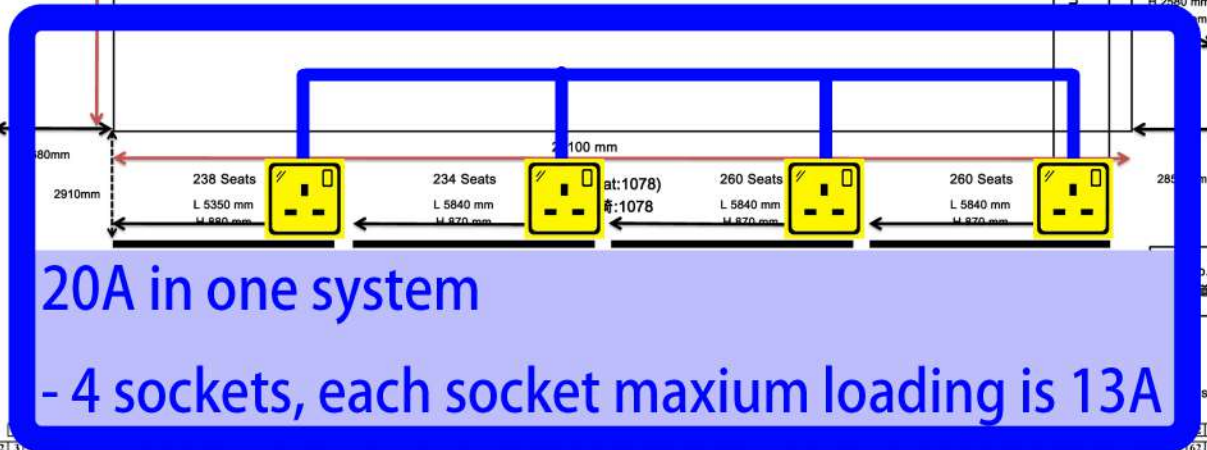

2 X 13A Sockets

13A Sockets

13A Sockets

Arena

4 X 13A Sockets

修頓場館平面圖 Stadium Floor Plan (總座位: 1995)

(Total Seat : 1995)
Tel: 2834 2702

Extra Power Supply:
1. 4 set of 60A three-phase
(need to plug your own
Electric box)