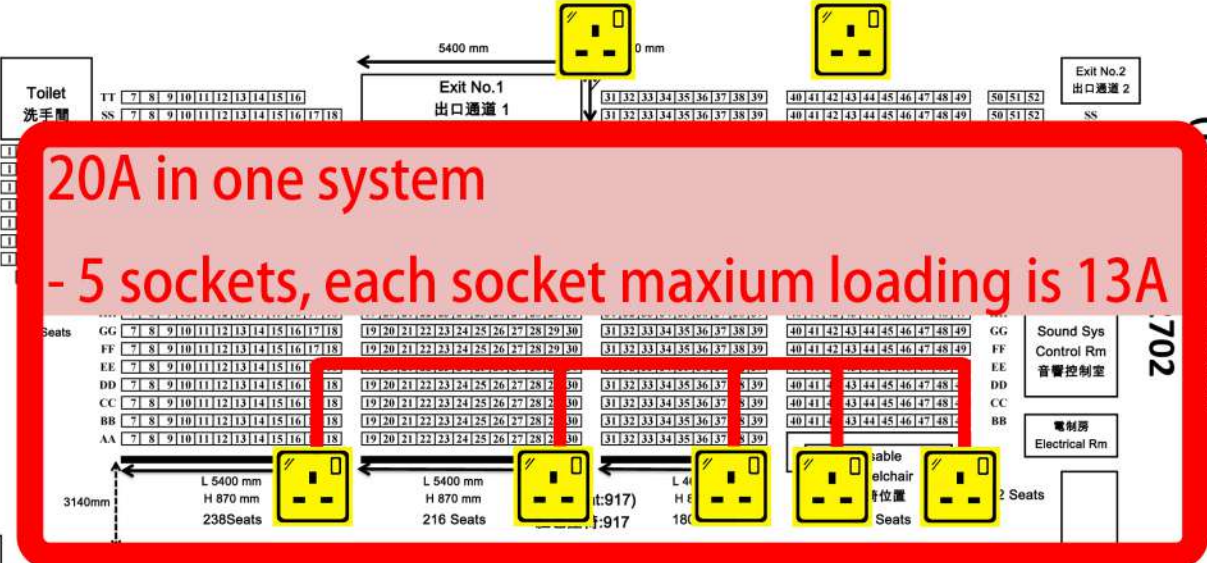

2 X 13A Sockets

13A Sockets

13A Sockets

Arena

4 X 13A Sockets

修頓場館平面圖 Stadium Floor Plan (總座位: 1995)

(Total Seat : 1995)
Tel: 2834 2702

Extra Power Supply:
1. 4 set of 60A three-phase
(need to plug your own
Electric box)