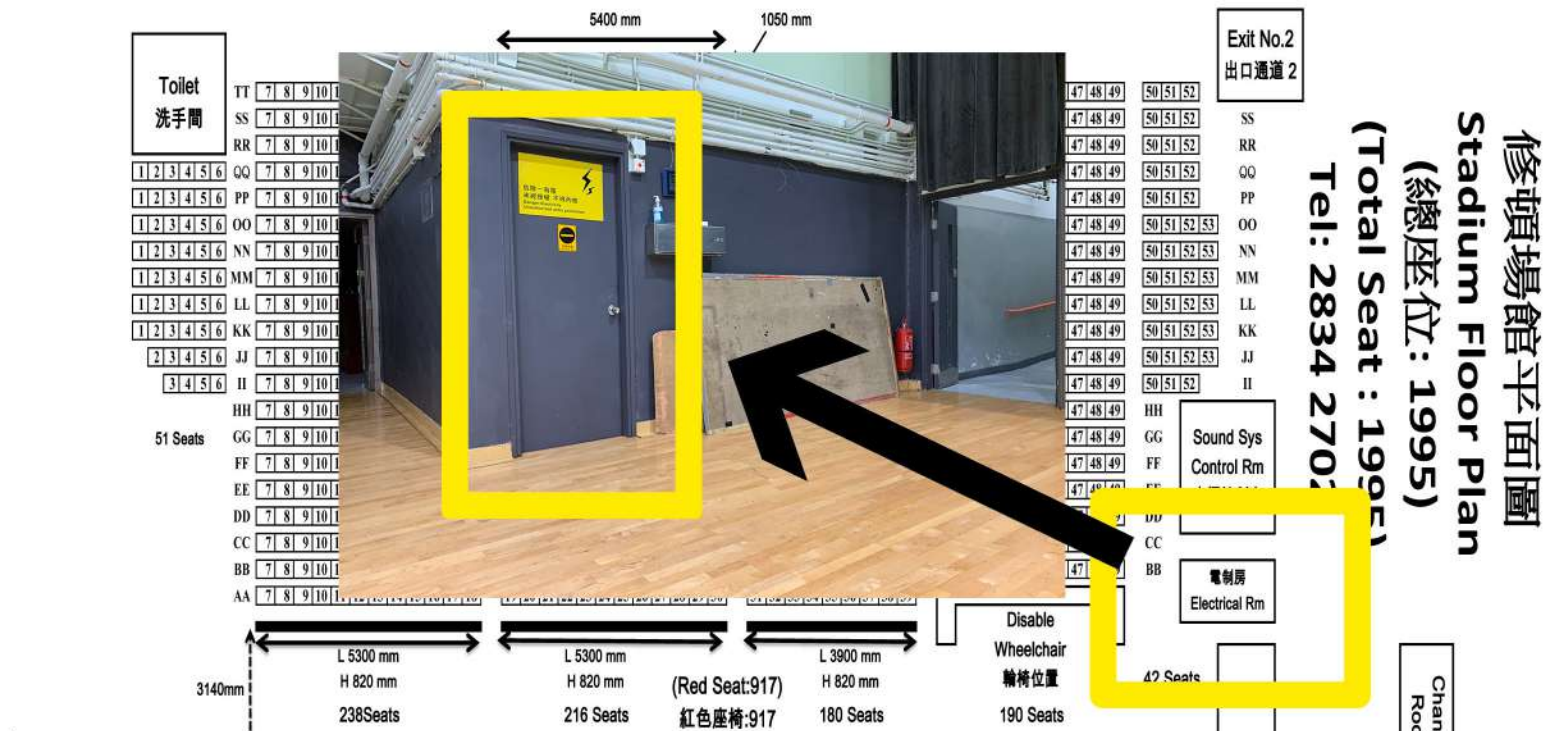

2 X 13A Sockets

13A Sockets

13A Sockets

Arena

4 X 13A Sockets

修頓場館平面圖 Stadium Floor Plan (總座位: 1995)

(Total Seat : 1995)
Tel: 2834 2702

Extra Power Supply:
1. 4 set of 60A three-phase
(need to plug your own
Electric box)