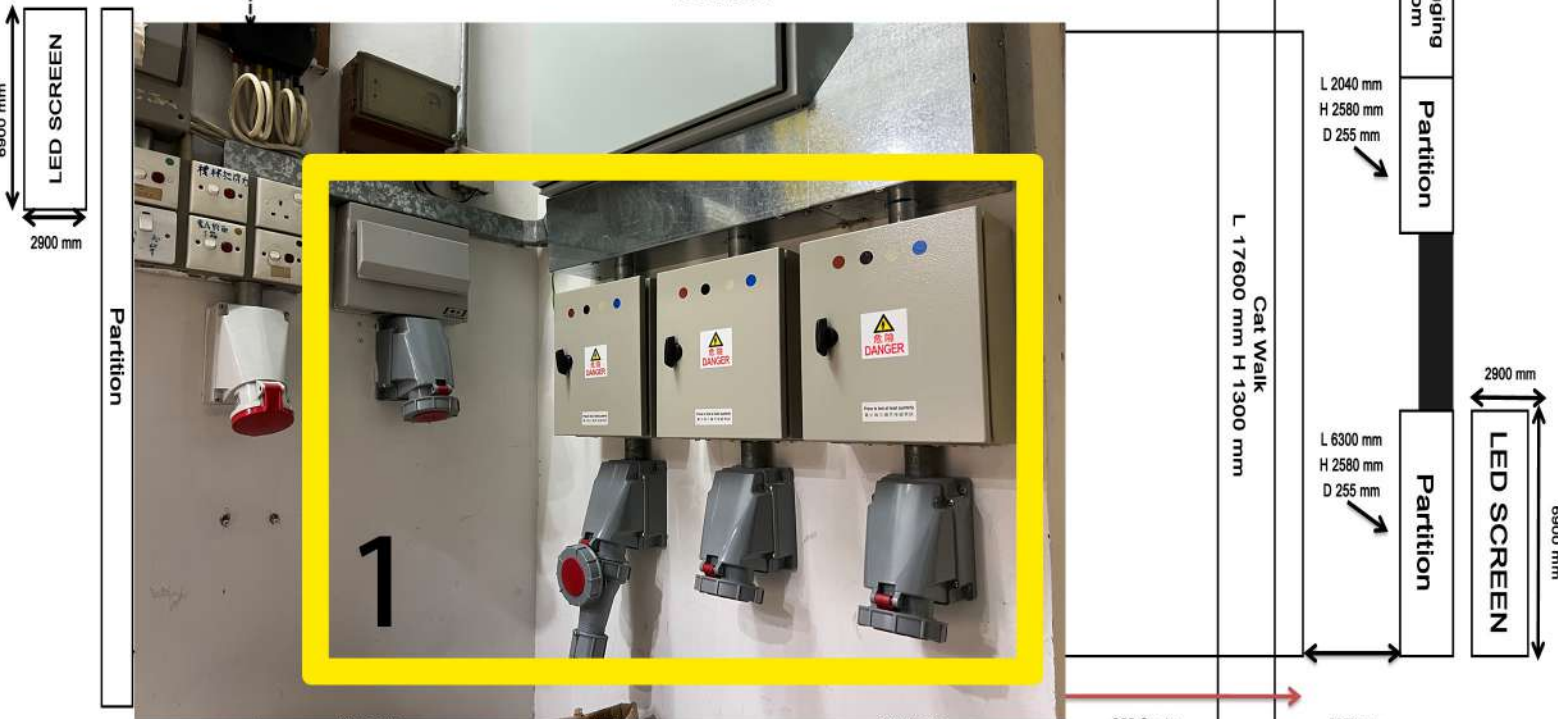

2 X 13A Sockets

13A Sockets

13A Sockets

Arena

4 X 13A Sockets

修頓場館平面圖 Stadium Floor Plan (總座位: 1995)

(Total Seat : 1995)
Tel: 2834 2702

Extra Power Supply:
1. 4 set of 60A three-phase
(need to plug your own
Electric box)