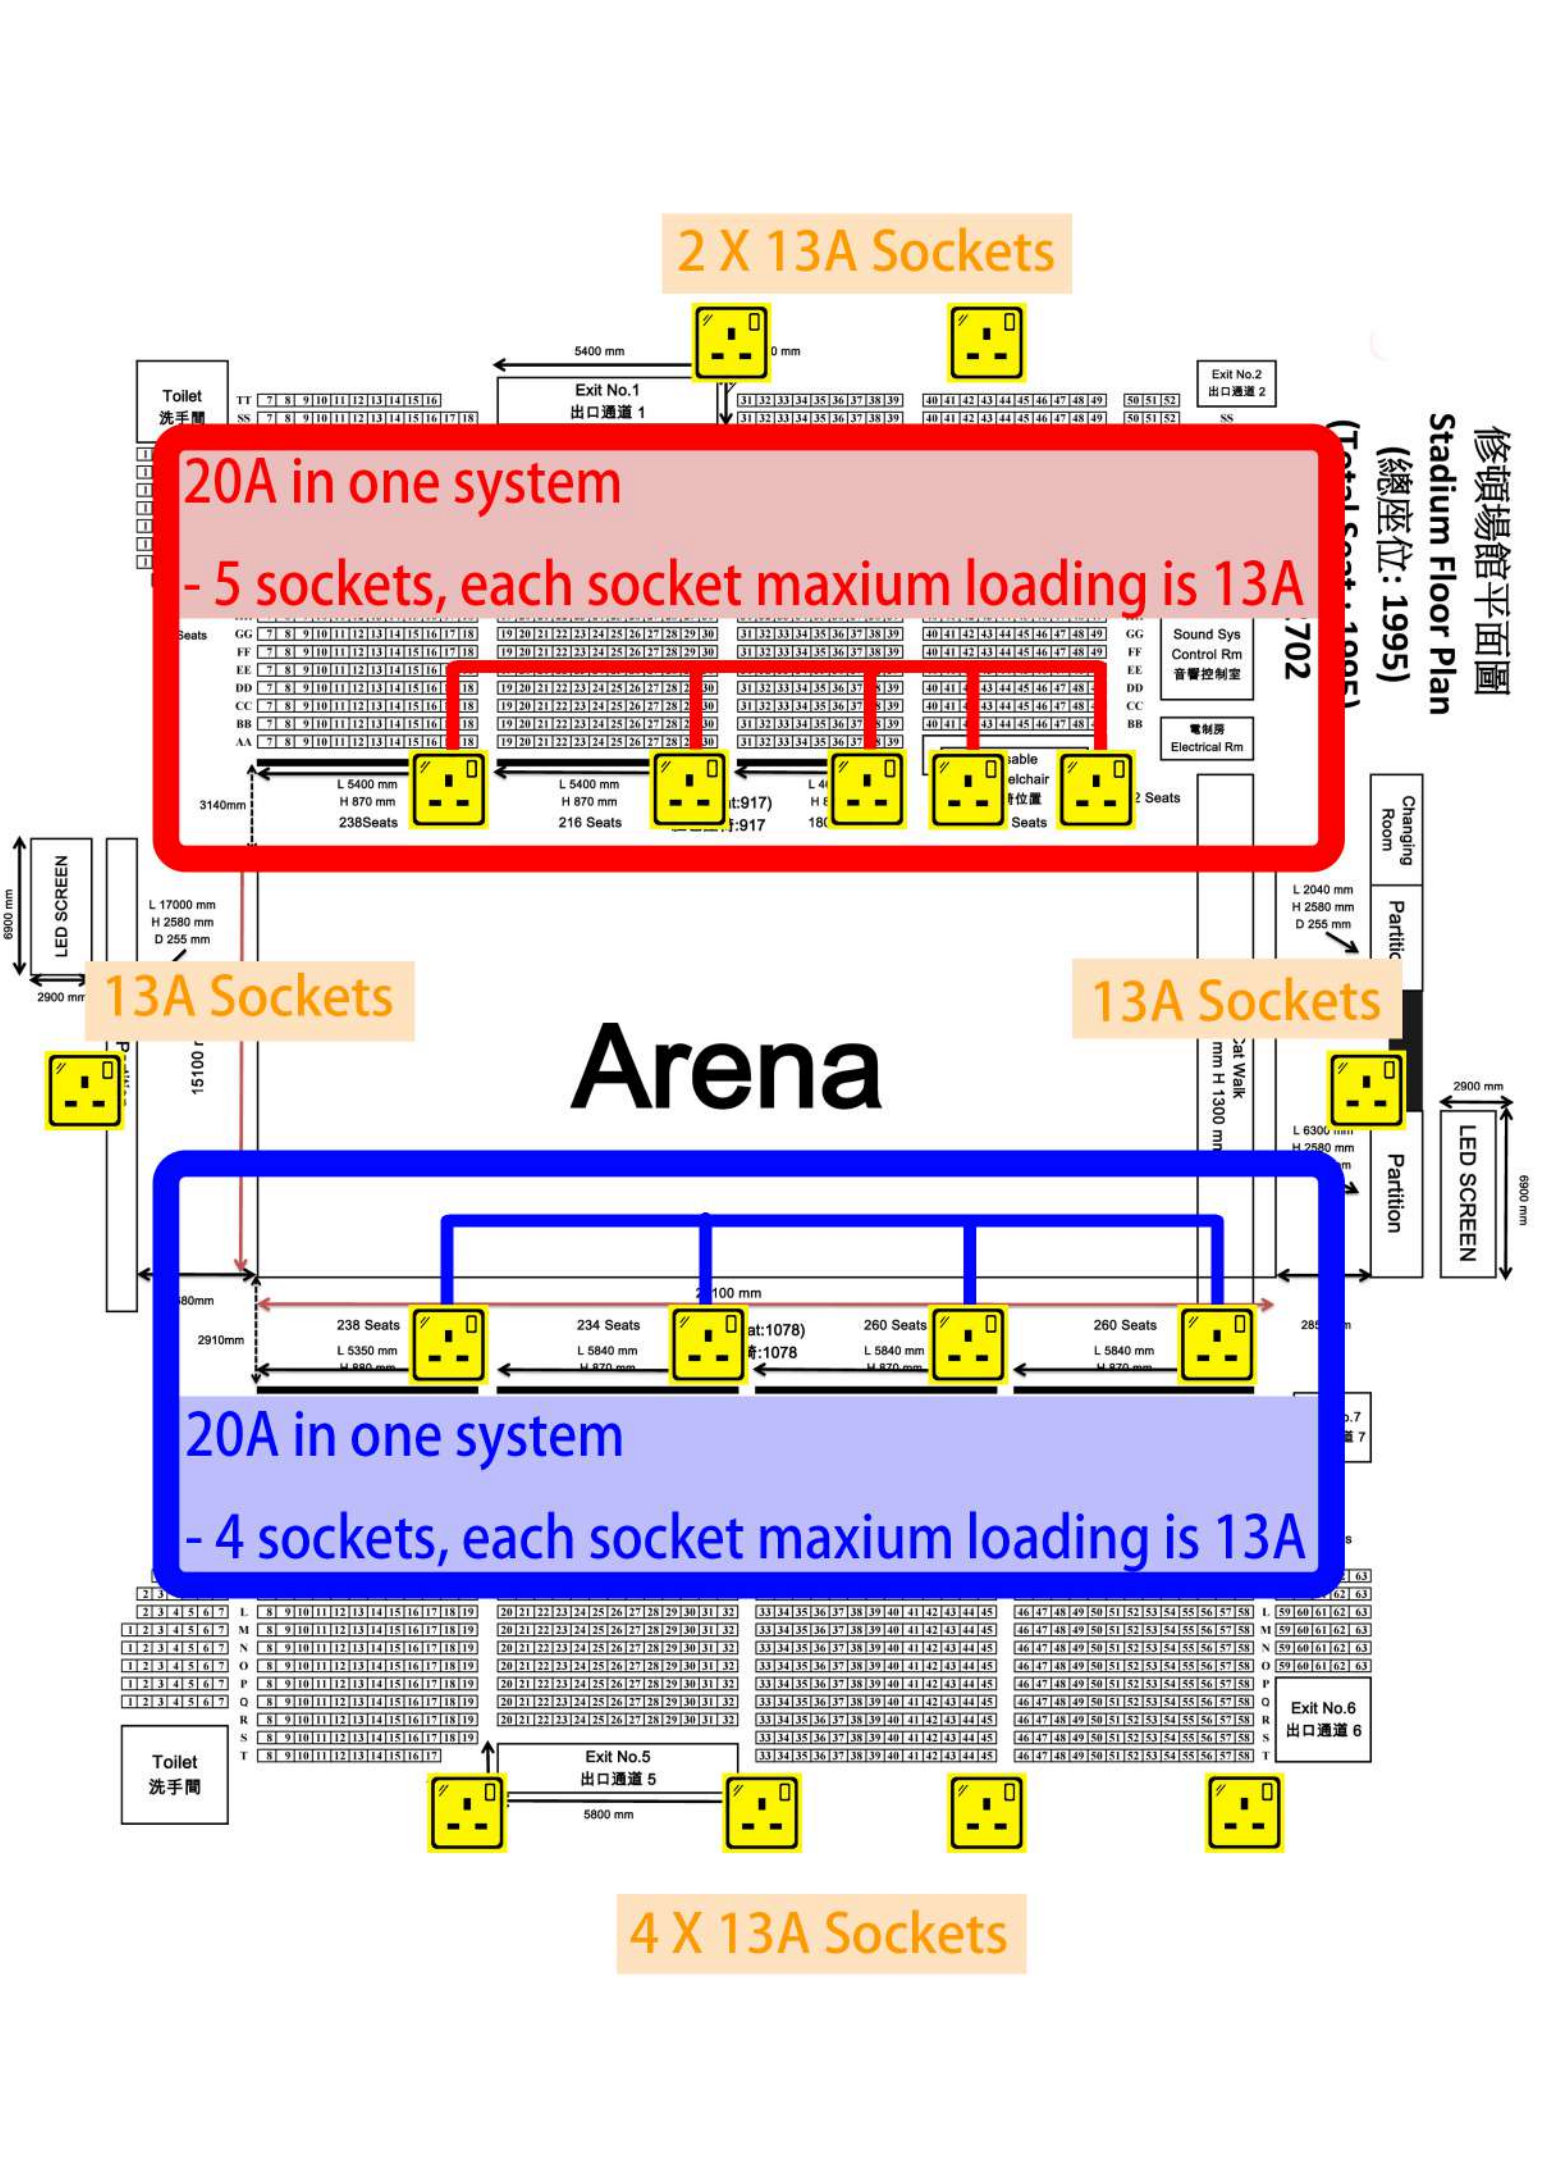

2 X 13A Sockets

13A Sockets

13A Sockets

Arena

4 X 13A Sockets

修頓場館平面圖 Stadium Floor Plan (總座位: 1995)

(Total Seat : 1995)
Tel: 2834 2702

Extra Power Supply:
1. 4 set of 60A three-phase
(need to plug your own
Electric box)